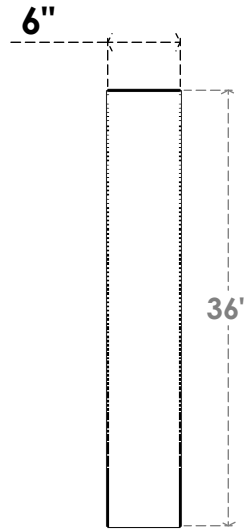

ITEM NUMBER: BRCPC060X32000X36000TRA

6"W X 32"D X 36"H TRADITIONAL ARCHITECTURAL GRADE PVC CLOSED KNEE BRACE

SIDE PROFILE

FRONT PROFILE

ISOMETRIC

EKENA MILLWORK
2300 WEST MAIN ST.
CLARKSVILLE, TX 75426
TOLL FREE: 866-607-0453
WWW.EKENAMILLWORK.COM

NOTES

1. INSTALLATION TO BE COMPLETED IN ACCORDANCE WITH MANUFACTURER'S SPECIFICATIONS.
2. DRAWING MAY NOT BE TO SCALE
3. THIS DRAWING IS INTENDED FOR DESIGN AND PLANNING PURPOSES ONLY.
4. ALL INFORMATION CONTAINED HEREIN WAS CURRENT AT THE TIME OF DEVELOPMENT BUT MUST BE REVIEWED AND APPROVED BY THE PRODUCT MANUFACTURER TO BE CONSIDERED ACCURATE.
5. ARCHITECTURAL GRADE PVC PRODUCTS ARE MADE FROM EXPANDED CELLULAR PVC AND COME NATURALLY WHITE BUT MAY BE PAINTED