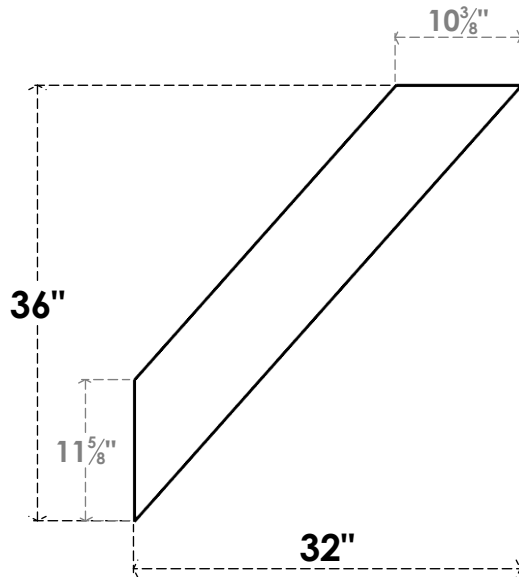

ITEM NUMBER: BRCPC060X32000X36000TRA

6"W X 32"D X 36"H TRADITIONAL ARCHITECTURAL GRADE PVC CLOSED KNEE BRACE

SIDE PROFILE

FRONT PROFILE

ISOMETRIC

EKENA MILLWORK
2300 WEST MAIN ST.
CLARKSVILLE, TX 75426
TOLL FREE: 866-607-0453
WWW.EKENAMILLWORK.COM